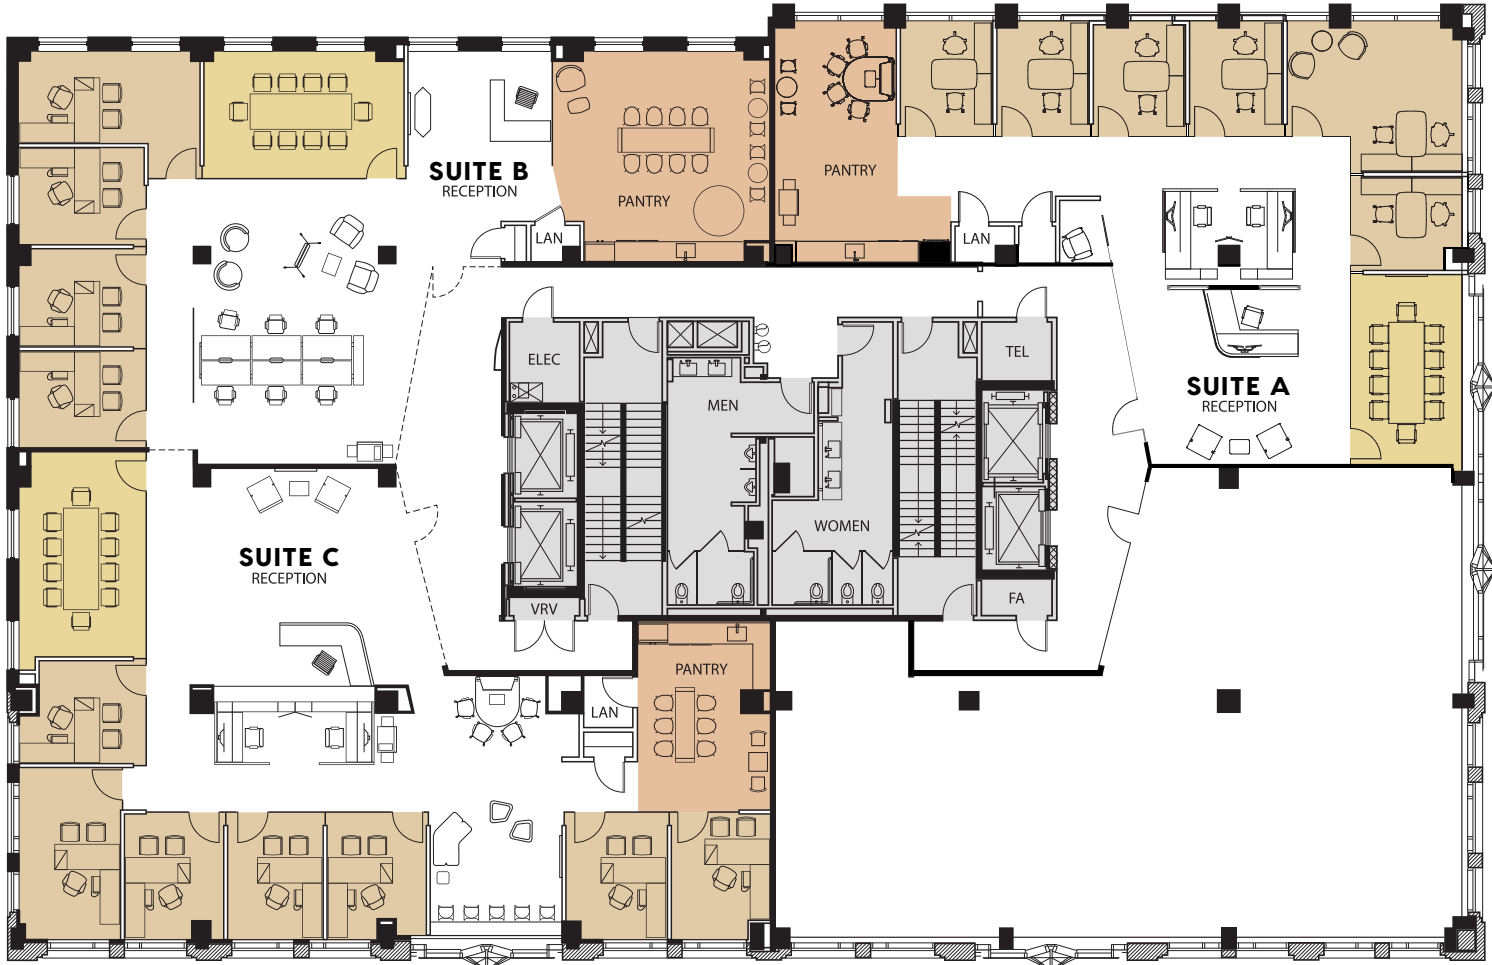

FOURTH FLOOR SPEC SUITES

1101
SIXTEENTH

L STREET, NW

SIXTEENTH STREET, NW

SUITE A
3,223 square feet
Available January, 2021

SUITE B
3,308 square feet
Available April 1, 2021

SUITE C
3,993 square feet
Available April 1, 2021

Suites B and C can be combined for a larger presence.

- Private office
- Meeting space
- Pantry